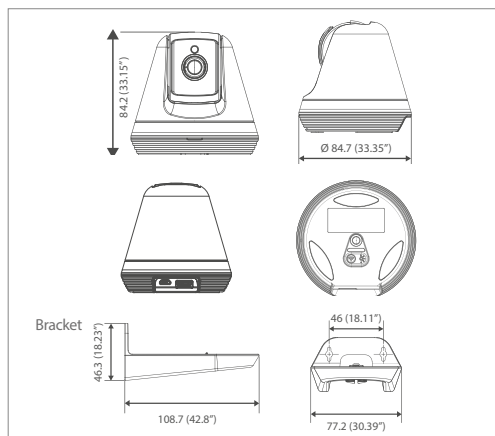

1080p Full HD Wi-Fi Pan&Tilt camera SNH-V6410PNW

Product Features

- Pan 350° (-175°~175°), Tilt 155° (-80°~75°)
- 1080p Full HD Streaming and Recording
- Auto Tracking
- Privacy Mode (tilt -80°)
- High Capacity Storage (max. 128GB, SDXC)
- Event Notification
- Motion Zone Select
- Night Vision to 16ft (5m)
- Wide Dynamic Range

Contents

- Camera
- Power Adapter
- Wall Bracket
- Screw & Anchor (2-set)
- Quick Start Guide
- Warranty Card

Dimensions

Unit:mm(inch)

SNH-V6410PN

Video	Imaging Device	1/3" 2M Sensor
	Effective Pixels	1944 (H) x 1092 (V)
	Scanning System	Progressive
	Low Light Performance	0.3Lux (color), 0Lux (black/white)
Lens	Focal Length	4.0mm
	Field of View (H/V/D)	H: 80.9° V: 43.4° D: 96.1°
	Focus Control	Fixed Focus
Pan/Tilt/Rotate	Pan Range	350 ° (-175 ° ~175 °)
	Tilt Range	155 ° (-80 ° ~ 75 °), Privacy mode (-80 °)
	Auto Tracking	Off/On
Operational	IR LED	850nm
	Viewable Length	16ft (5m)
	Day & Night	True D/N (auto)
	Wide Dynamic Range	HDR
	Contrast Enhancement	Auto
	Digital Noise Reduction	Support (2D+3D Noise Filter)
	Lens Distortion Correction	Off/On
	Motion Detection	Off/On
	Audio Detection	Off/On
	Privacy Mode	Off/Privacy Mode
	White Balance	Auto
	Digital Zoom	4x (mobile), 10x (web)
Flip/Mirror	Off/On	
Memory Slot	SDXC Memory Slot (max. 128GB)	
Network	Wireless	WiFi 802.11b/g/n (Single Band)
	Video Compression Format	H.264, Motion JPEG
	Resolution	1920x1080 / 1280x720 / 640x360
	Max. Framerate	H.264, 1920x1080 30FPS
	Audio I/O	Built-in Mic and Speaker
	Audio Compression Format	G.711 u-law
	Audio Communication	2-way audio / Half duplex
	Security	HTTPS (SSL) Login Authentication Digest Login Authentication
Environmental	Operating Temperature/Humidity	32°-104°F (0°-40°C) / Less than 90% RH
	Ingress Protection	Indoor
Electrical	Input Voltage/Current	5V/2A
	Power Connector	micro-USB Type
Mechanical	Color	White/Plastic: SNH-V6410PN
	Dimension (WxHxD/ ØxH)	Ø85x84H
	Weight	155g